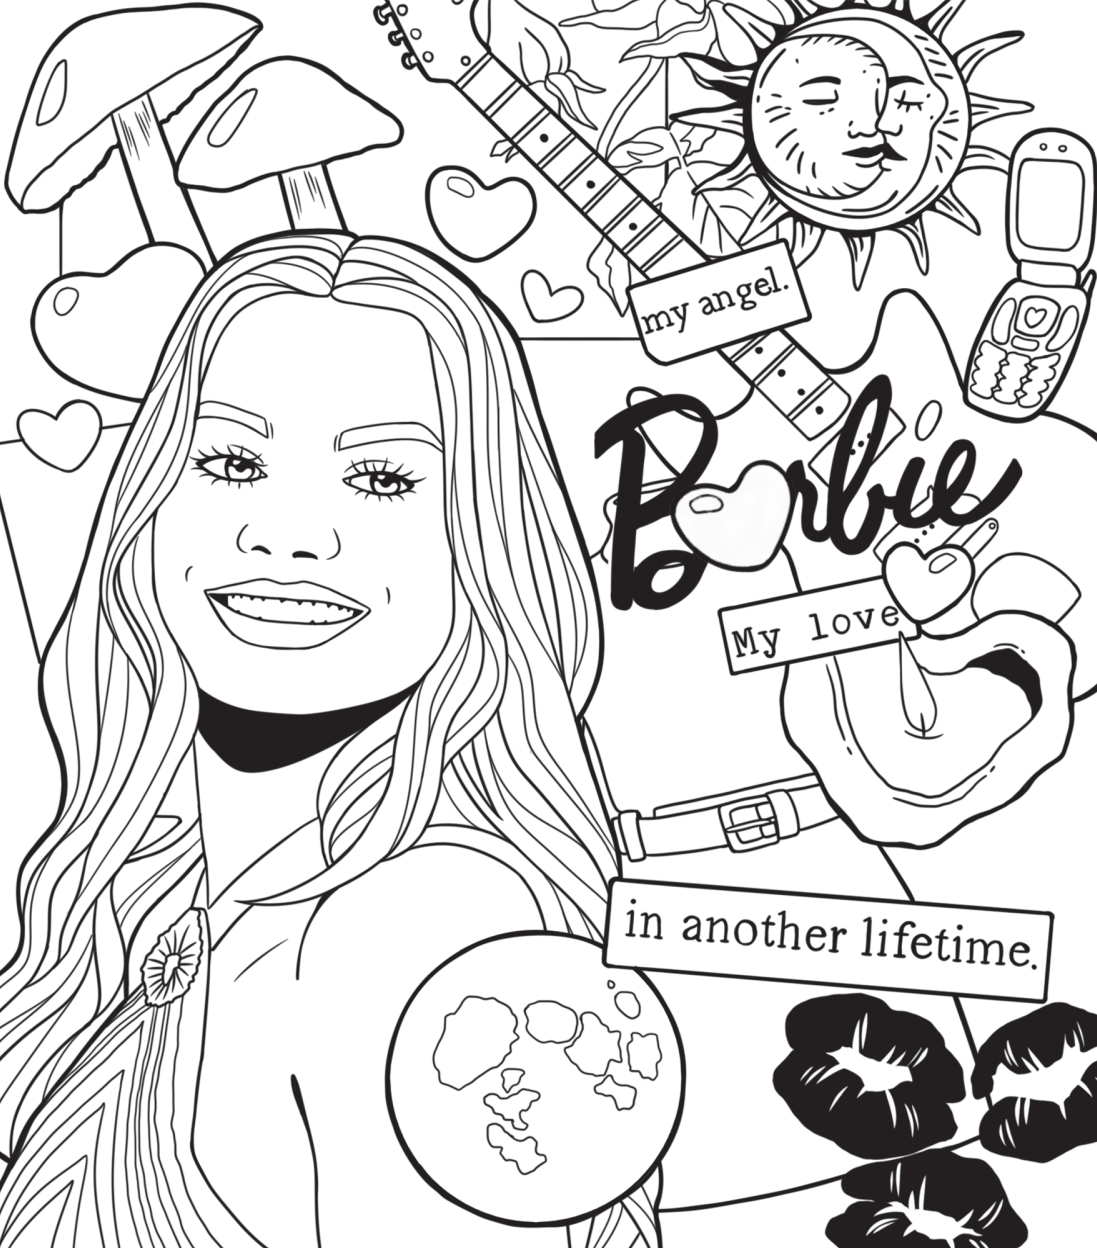

A black and white line drawing of Barbie's face. She has long, wavy hair, is wearing large, dark-rimmed glasses, and has a slight smile. She is wearing large, ornate earrings. The word 'Barbie' is written in a large, bubbly, cursive font at the top. Below it, a banner reads 'THE WORLD'S MOST FABULOUS GLAMOROUS GIRL'. At the bottom, the text 'ARE YOU READY FOR THE RUNWAY?' is written in a bold, blocky font. There are decorative starburst shapes in the corners.

Barbie

THE WORLD'S MOST

FABULOUS GLAMOROUS GIRL

ARE YOU READY FOR THE RUNWAY?

GIRL

girl

GOOD VIBES

GIRL

LOV

YES!

Barbie

• BEACH CAFE •

PLASTIC

GIRL

girl

GOOD VIBES

GIRL

LOV

YES!

my angel.

Barbie

My love

in another lifetime.