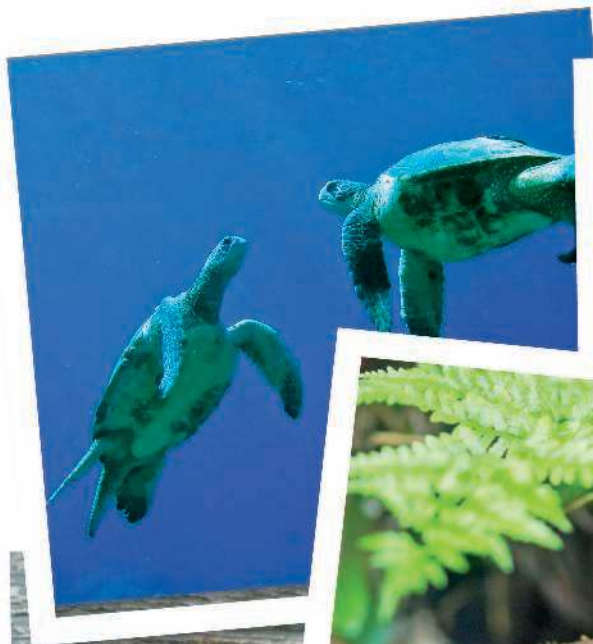

ITALIA  
TWIETA

The logo consists of the words "ITALIA" and "TWIETA" stacked vertically in a bold, sans-serif font. The text is blue and slanted to the right. To the right of the text is a solid blue circle, with two thin blue lines extending from its left side, suggesting motion or a signal.